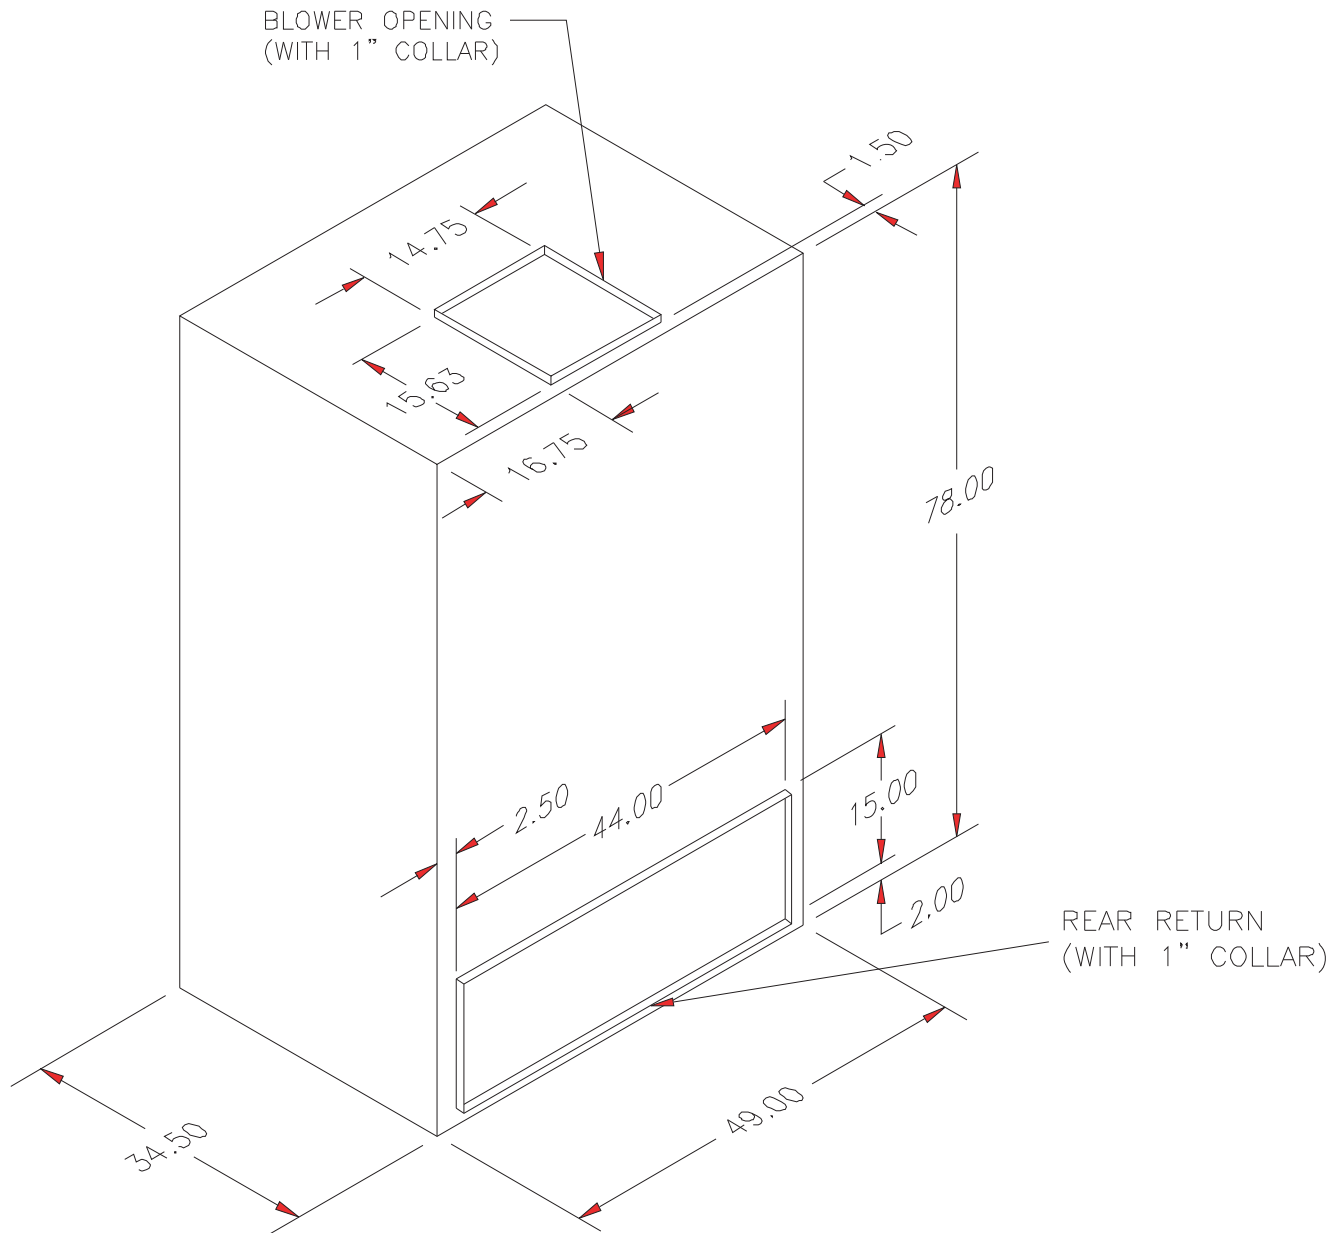

**Modular Data Temp  
8, 10 and 13 ton  
Upflow with Rear Return**

REAR VIEW

REV	DESCRIPTION	DATE	BY
A	INCR. HEIGHT 6", CHANGED BLOWER OPENING	12-04-09	JDP

DATA AIRE 8, 10 & 13 TON MOD. DATA TEMP UPFLOW UNIT WITH REAR RETURN AIR			
DATA AIRE INC. A CONSTRUCTION SPECIALTIES INC. Company			
DRAWN BY :	ACROSS	SCALE:	NONE
CHECKED BY :		SH	1 OF 1
DATE :	06-12-03	REV	A
1.5 DR MOD. DT UNIT PART OF			
DABACKRE-3 DWG NO.			