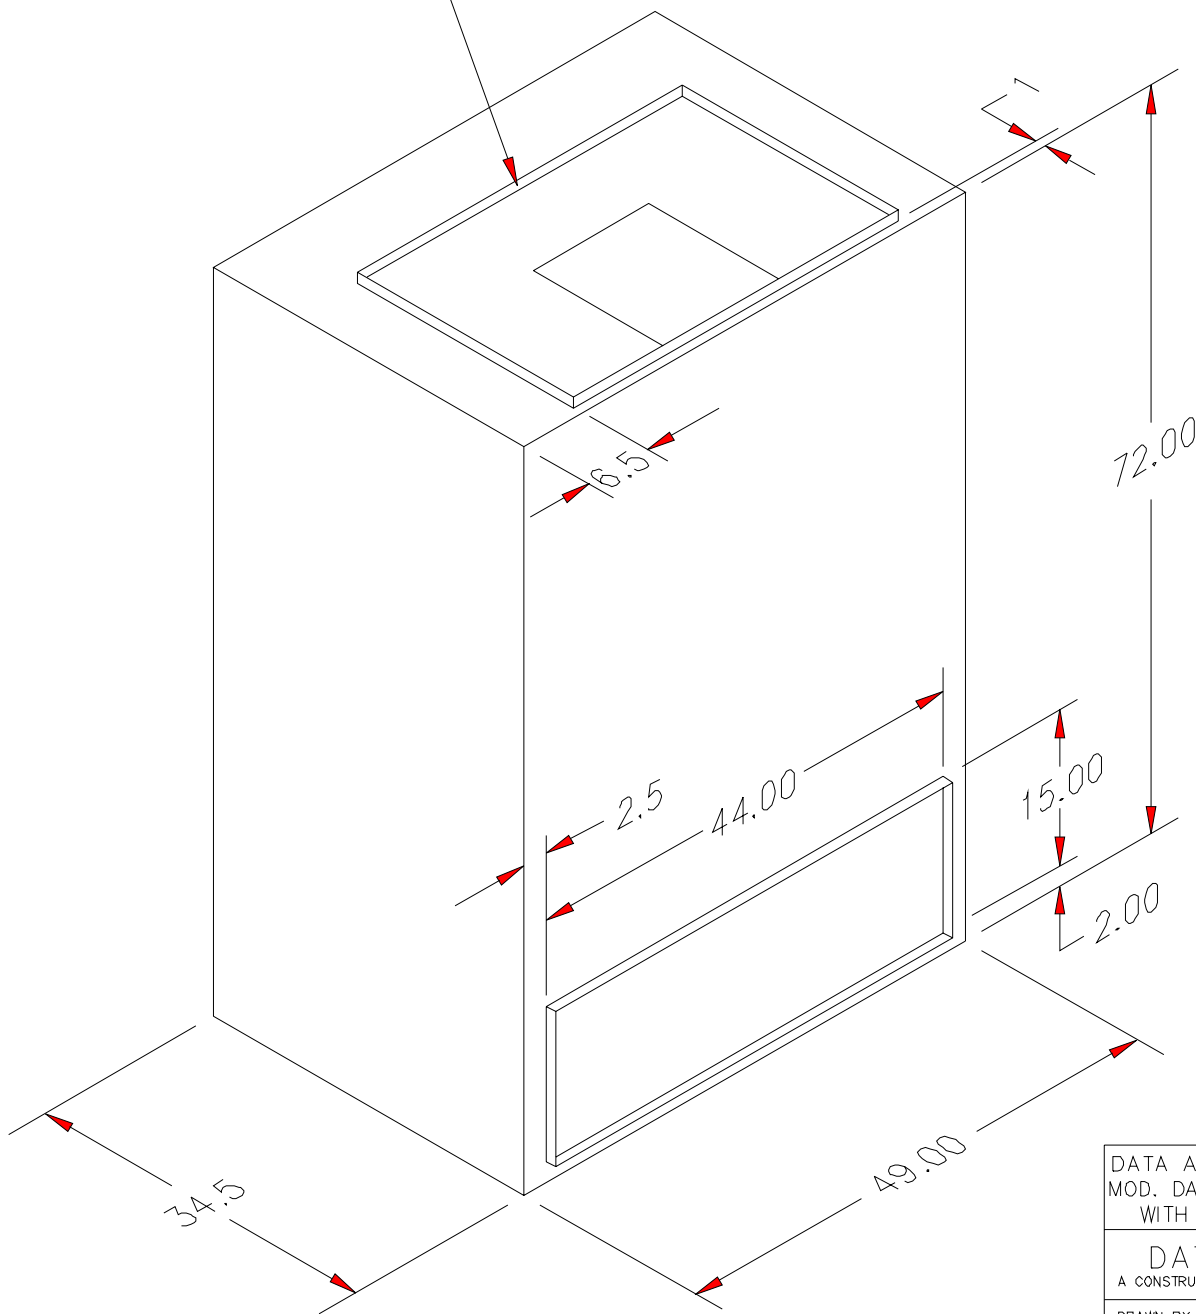

# Modular Data Temp

Upflow units - 8, 10 & 13 ton

## Rear Return

24 X 36 FLANGE  
(WITH 1" COLLAR)

REAR VIEW

DATA AIRE 8, 10, & 13 TON MOD. DATA TEMP UPFLOW UNIT WITH REAR RETURN AIR	
DATA AIRE INC. A CONSTRUCTION SPECIALTIES INC. Company	
DRAWN BY : ACROSS	SCALE : 1=18
CHECKED BY :	SLS DABACKRE-3
DATE : 6-12-03	SHT. 1 OF 1
MATERIAL:	P/S NONE
1.5 DR MOD. DT UNIT PART OF	
DABACKRE-3 PART NO.	