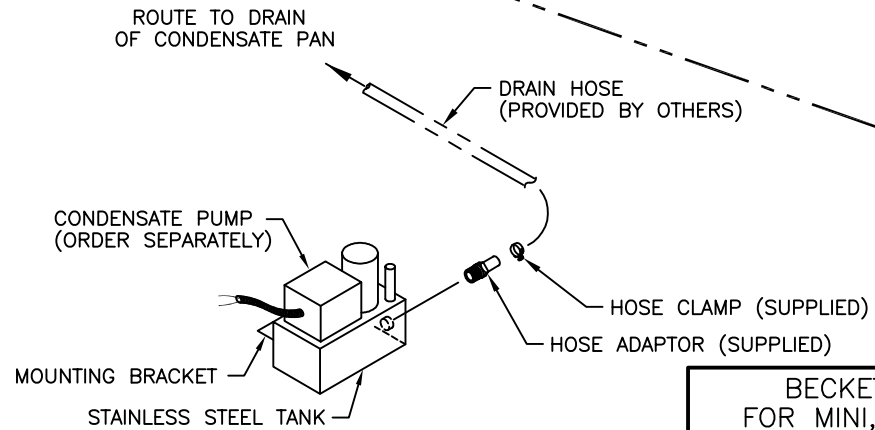

REVISIONS			
REV	DESCRIPTION	DATE	BY
A	REVISED AND REDRAWN	08-12-14	JAP

**OPTION #208**

**OPTION #210**

**MINI CEILING SYSTEM SHOWN**

BECKETT PUMP KIT FOR MINI, MINI-PLUS OR LCS CEILING SYSTEMS			
<b>DAI. DATA AIRE INC.</b>			
DRAWN BY : J. PERKINS		SCALE: NONE	
CHECKED BY :		SH 1 OF 1	
DATE : 03-18-2013		REV	A
PART OF			
600-001-056			
DWG NO.			