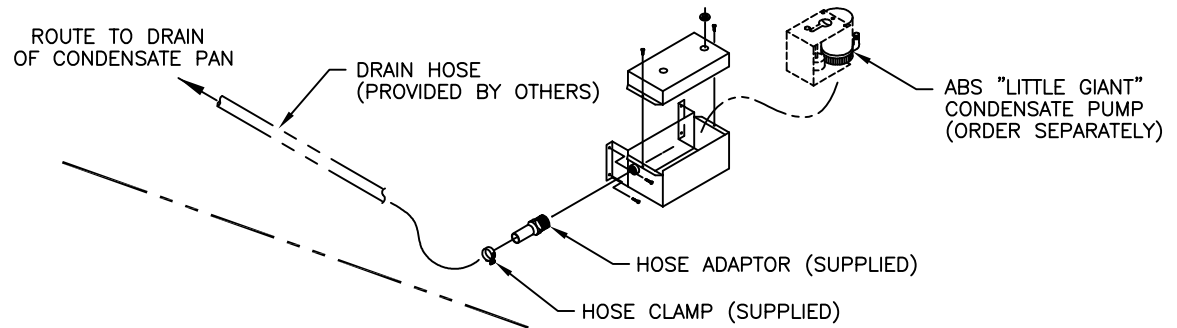

REVISIONS			
REV	DESCRIPTION	DATE	BY
A	REVISED AND REDRAWN	08-12-14	JAP

**OPTION #208**

**OPTION #210**

**MINI CEILING SYSTEM SHOWN**

BECKETT PUMP KIT FOR MINI, MINI-PLUS OR LCS CEILING SYSTEMS			
<b>DAI. DATA AIRE INC.</b>			
DRAWN BY : J. PERKINS		SCALE: NONE	
CHECKED BY :		SH 1 OF 1	
DATE : 03-18-2013		REV	A
PART OF			
600-001-056			
DWG NO.			