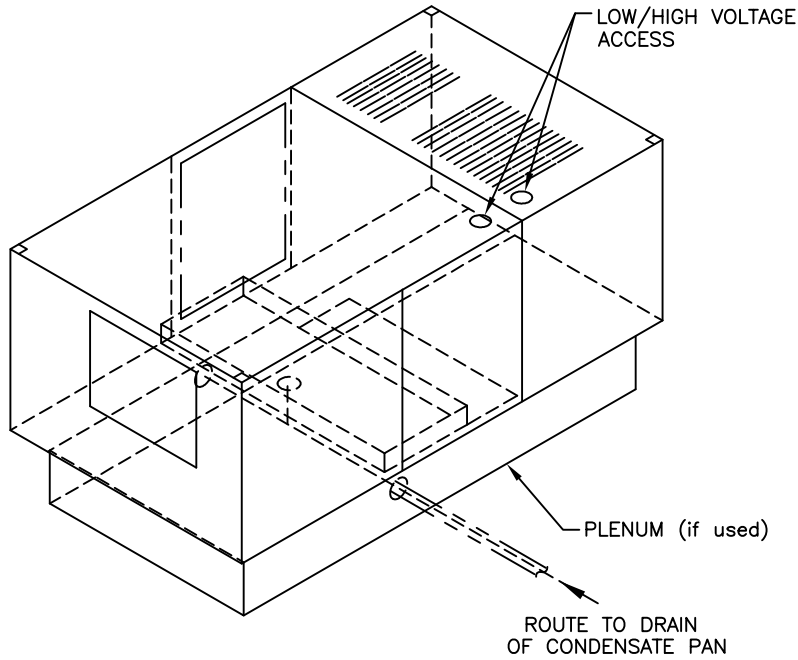

REVISIONS			
REV	DESCRIPTION	DATE	BY
A	REVISED AND REDRAWN	08-12-14	JAP

**OPTION #208**

**OPTION #210**

**MINI CEILING SYSTEM SHOWN**

BECKETT PUMP KIT FOR MINI, MINI-PLUS OR LCS CEILING SYSTEMS			
<b>DAI. DATA AIRE INC.</b>			
DRAWN BY : J. PERKINS		SCALE: NONE	
CHECKED BY :		SH 1 OF 1	
DATE : 03-18-2013		REV	A
PART OF			
600-001-056			
DWG NO.			