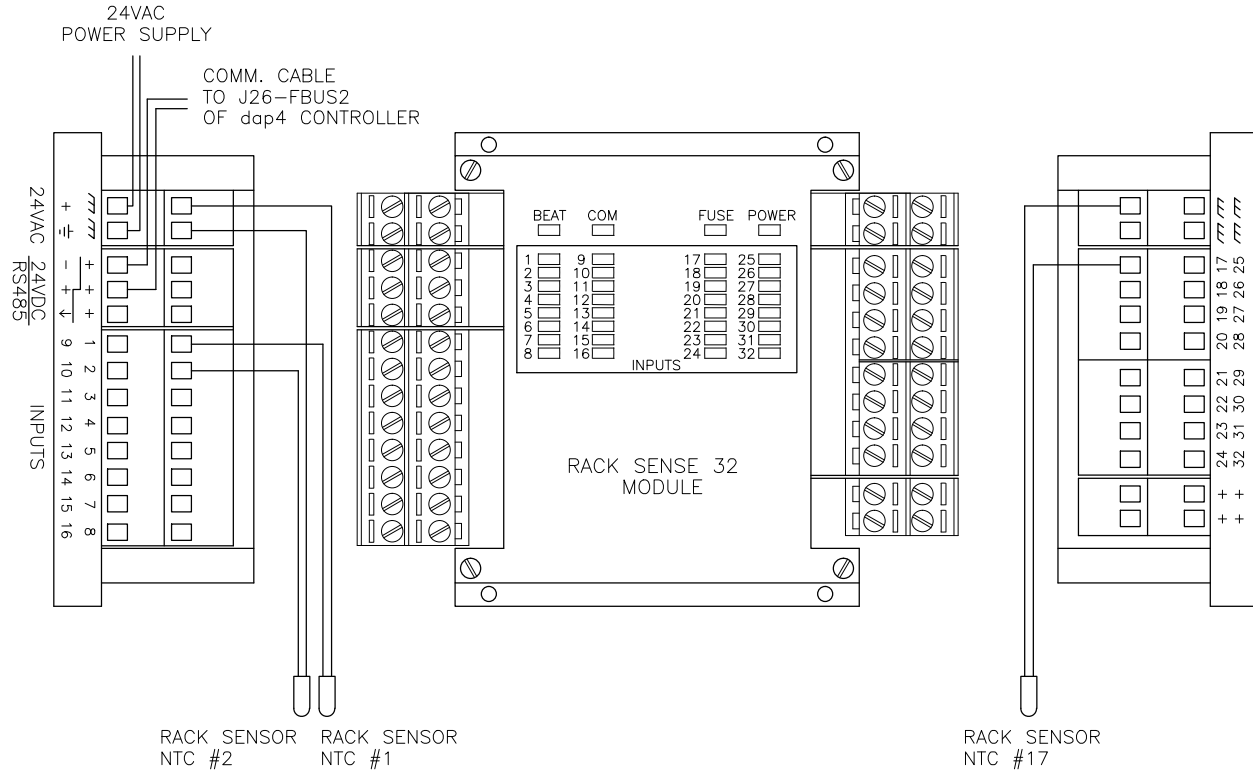

REVISIONS			
REV	DESCRIPTION	DATE	BY
-	-	-	-

RACK SENSE 32 WIRING CONNECTION

DAI. DATA AIRE INC.

DRAWN BY :	GABE	SCALE: NONE
CHECKED BY :	MINH	SH 1 OF 1
DATE :	04-10-2014	REV -

PART OF

RACK SENSE 32 WIRING
DWG NO.