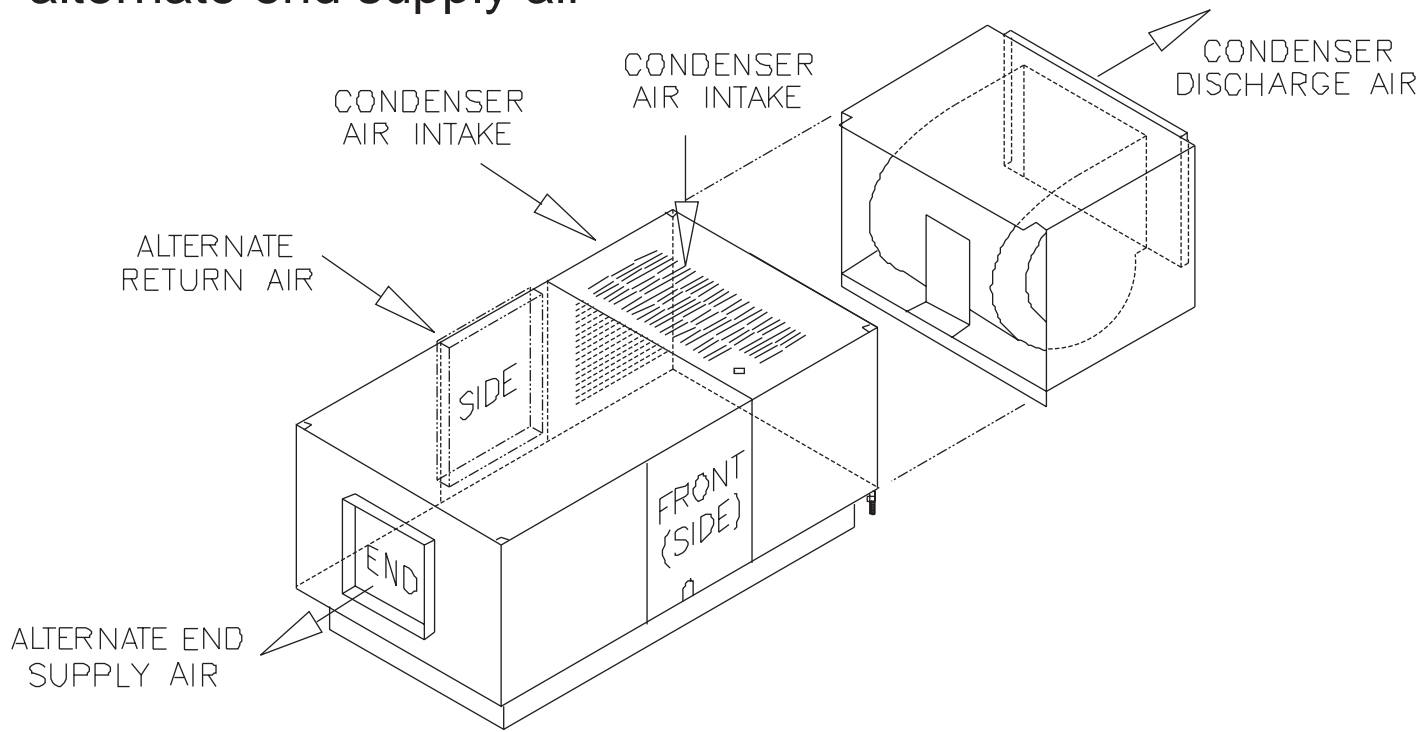

Ducted alternate return air and alternate end supply air

Shown with options 260 and 263

Data Aire Inc.
230 W. BlueRidge Avenue
Orange, CA 92865-4225
Phone: 800/ 347-2473 • Fax: 714/ 921-6010

Data Aire Mini Ceiling System - Packaged System
Ducted alternate return air and alternate end supply air
Shown with option 260 and 263