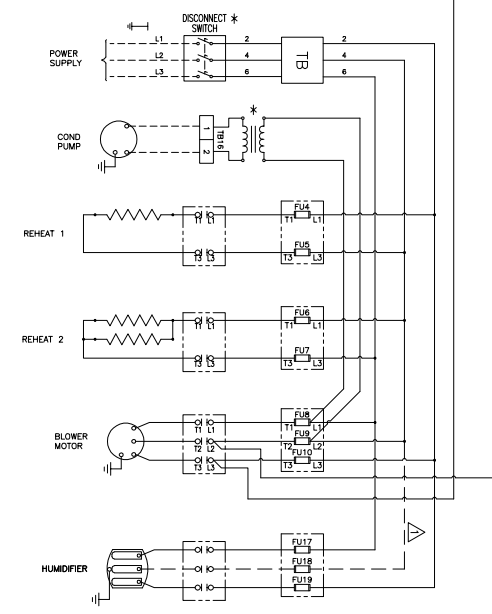

HIGH VOLTAGE WIRING

TEMP. AND HUMIDITY SENSOR CONNECTION

	A	B	C	D	E
ACI UNIT MOUNT	ORG	GRY	COM	Vin	4-20 mA
REMOTE MOUNT	+	-	COM	Vin	4-20 mA
CAREL UNIT AND REMOTE MOUNT	NTC	NTC	M	G+	OUTH

PANEL LEGEND

dataaire
230 W. BLUEBIRD AVE. ORANGE, CA 92665

PROJECT NO. DALSB08X1
PROJECT TITLE: LARGE CEILING SYSTEM CHILLED WATER WITH MINI-dap4 PANEL

DWG NO. DAL-S-905 XY

DATE: 10-04-2017

REVISION: C

DRAWN BY: M. COCHRAN
CHECKED BY: B. BERMAN

PROJECT NO. DALSB08X1
PROJECT TITLE: LARGE CEILING SYSTEM CHILLED WATER WITH MINI-dap4 PANEL

DWG NO. DAL-S-905 XY

DATE: 10-04-2017

REVISION: C