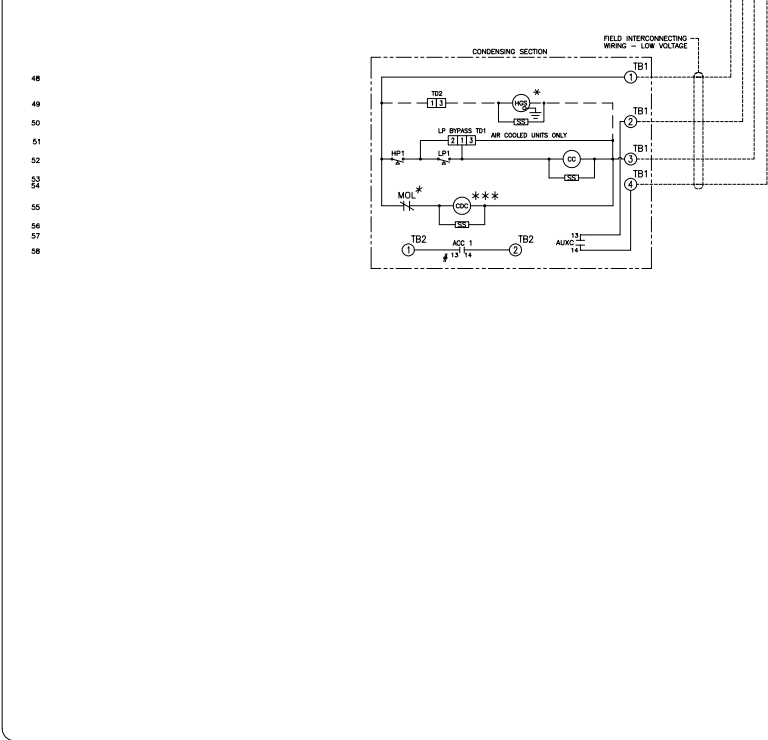

DWG TITLE:
MINI & MINI-PLUS
INDOOR SPLIT SYSTEM
-AI & -WS
WITH MINI dap4 PANEL

JOB NO:
PROJECT NO:
DRAWN BY: BARBENTOS
CHECKED BY: BELTRAN
EFFECTIVE DATE: 10-26-2019
REVISION: 2

DWG NO:
DAM-S-907 XY

230 W. BLUENOR AVE. GAINES, GA. 30246
dataaire