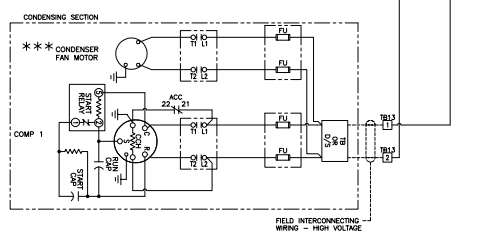

DWG TITLE:
MINI & MINI-PLUS
INDOOR SPLIT SYSTEM
-AI & -WS
WITH MINI dap4 PANEL

JOB NO:
PROJECT NO:
DRAWN BY: BARBENTOS
CHECKED BY: BELTRAN
EFFECTIVE DATE: 10-26-2019
REVISION: 2

DWG NO:
DAM-S-907 XY

230 W. BLUENOR AVE. GAINES, GA. 30246
dataaire