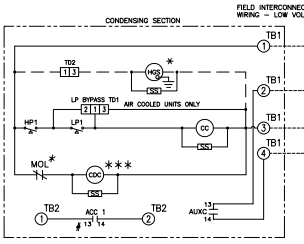

DWG TITLE:
MINI & MINI-PLUS
INDOOR SPLIT SYSTEM
-AI & -WS
WITH MINI dap4 PANEL

JOB NO:
PROJECT NO:
DRAWN BY: BARBENTOS
CHECKED BY: BELTRAN
EFFECTIVE DATE: 10-26-2019
REVISION: 2

DWG NO:
DAM-S-907 XY

230 W. BLUENOR AVE. GAINES, GA. 30246
dataaire