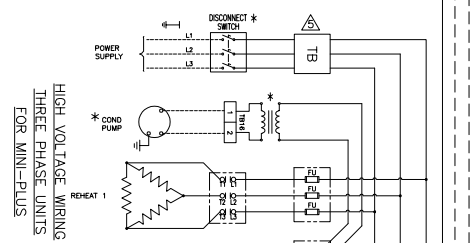

DWG TITLE:
MINI & MINI-PLUS
INDOOR SPLIT SYSTEM
-AI & -WS
WITH MINI dap4 PANEL

JOB NO:
PROJECT NO:
DRAWN BY: BARBENTOS
CHECKED BY: BELTRAN
EFFECTIVE DATE: 10-26-2019
REVISION: 2

DWG NO:
DAM-S-907 XY

230 W. BLUENOR AVE. GAINES, GA. 30246
dataaire