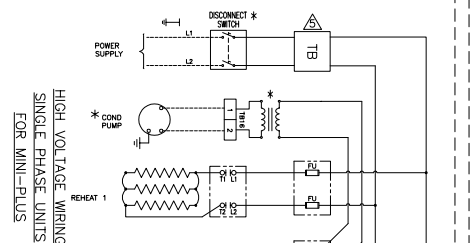

DWG TITLE:
MINI & MINI-PLUS
INDOOR SPLIT SYSTEM
-AI & -WS
WITH MINI dap4 PANEL

JOB NO:
PROJECT NO:
DRAWN BY: BARBENTOS
CHECKED BY: BELTRAN
EFFECTIVE DATE: 10-26-2019
REVISION: 2

DWG NO:
DAM-S-907 XY

230 W. BLUENOR AVE. GAINES, GA. 30246
dataaire