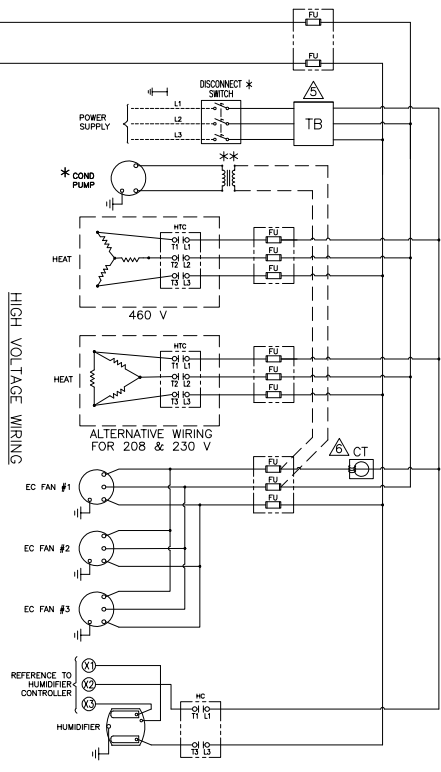

HIGH VOLTAGE WIRING

*** TEMP. AND HUMIDITY SENSOR CONNECTION

		A	B	C	D	E
ACI	UNIT MOUNT	GRY	ORG	VIn	COM	4-20 mA
	REMOTE MOUNT	-	+	VIn	COM	4-20 mA
CAREL	UNIT AND REMOTE MOUNT	NTC	NTC	G+	M	OUTH